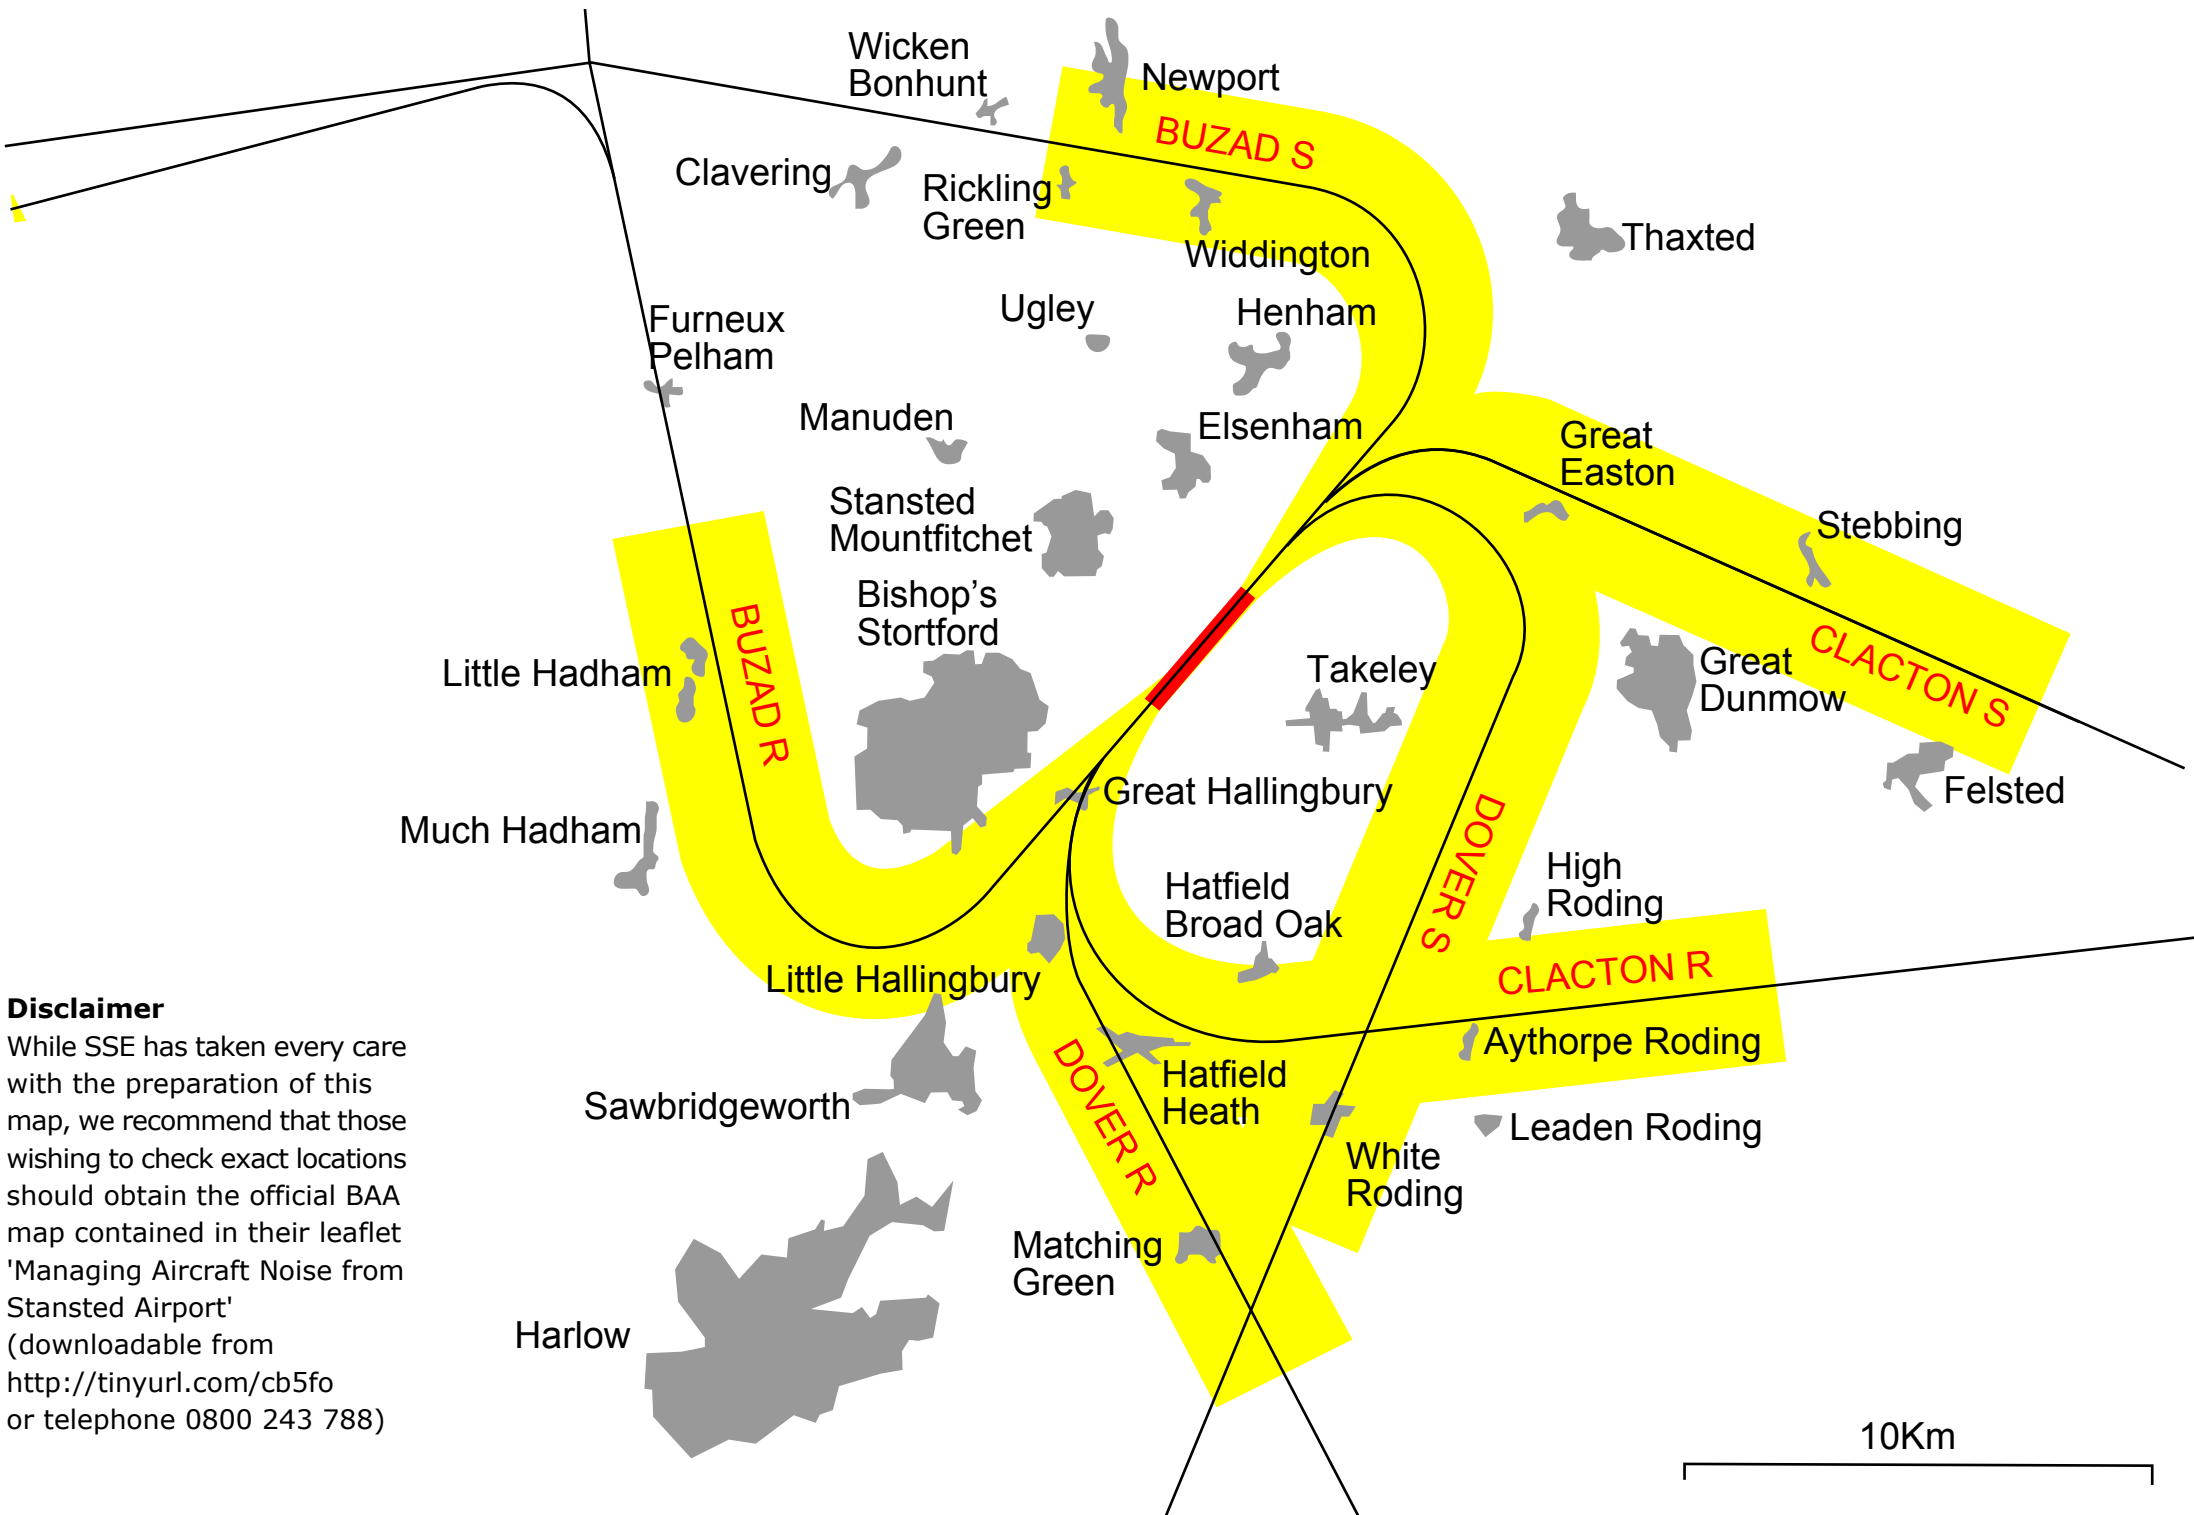

STANSTED AIRPORT NOISE PREFERENTIAL ROUTES FOR DEPARTURES

Disclaimer
While SSE has taken every care with the preparation of this map, we recommend that those wishing to check exact locations should obtain the official BAA map contained in their leaflet 'Managing Aircraft Noise from Stansted Airport' (downloadable from <http://tinyurl.com/cb5fo> or telephone 0800 243 788)