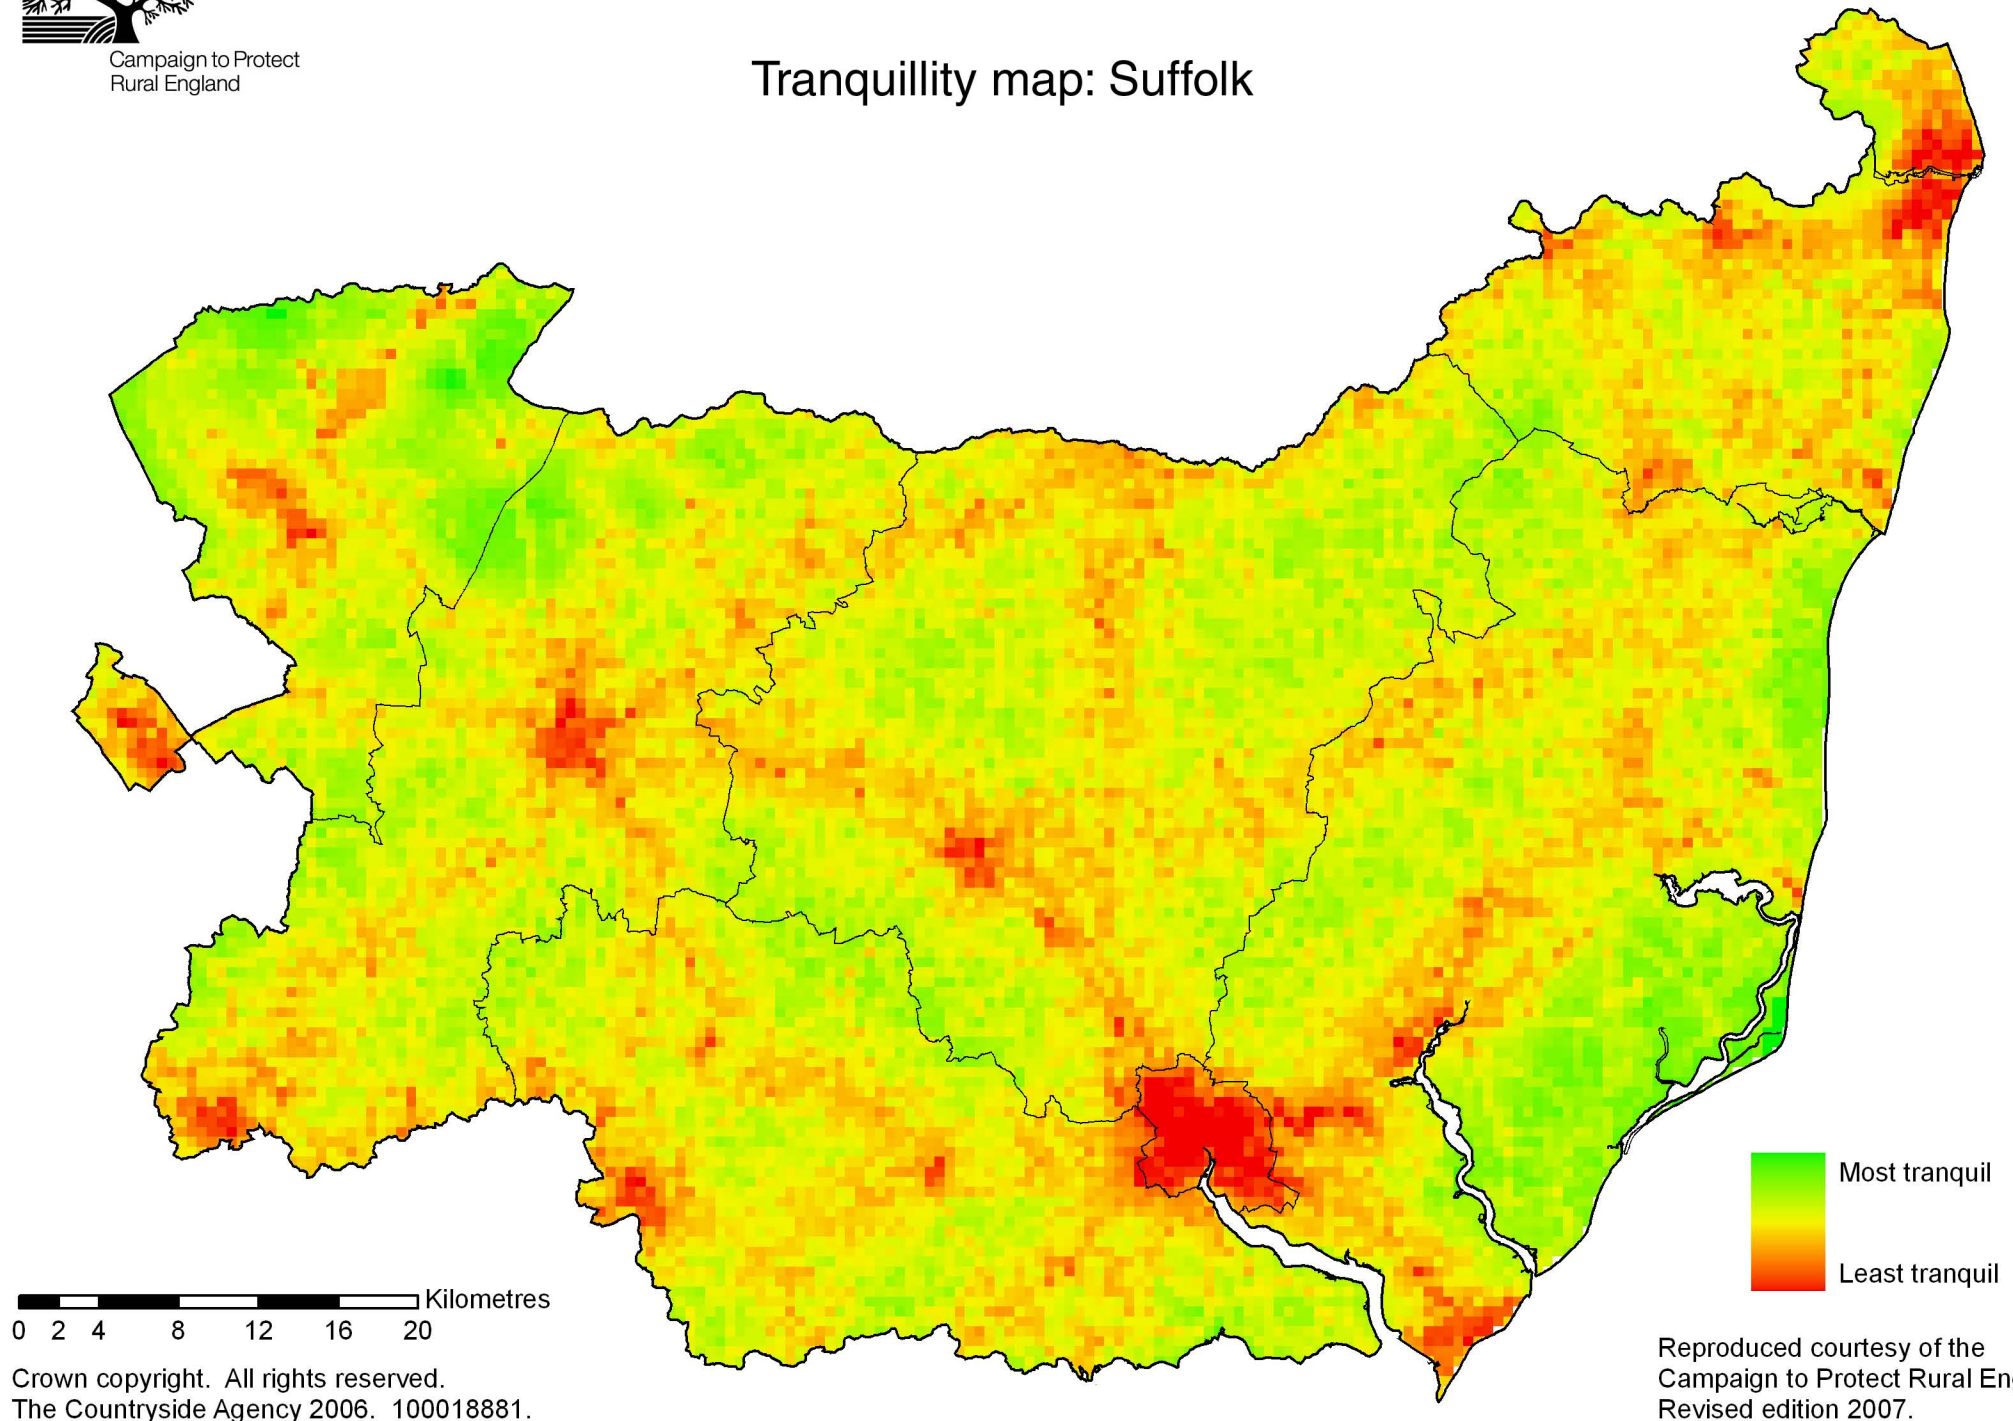

Campaign to Protect
Rural England

Tranquillity map: Suffolk

0 2 4 8 12 16 20 Kilometres

Crown copyright. All rights reserved.
The Countryside Agency 2006. 100018881.

Reproduced courtesy of the
Campaign to Protect Rural England.
Revised edition 2007.