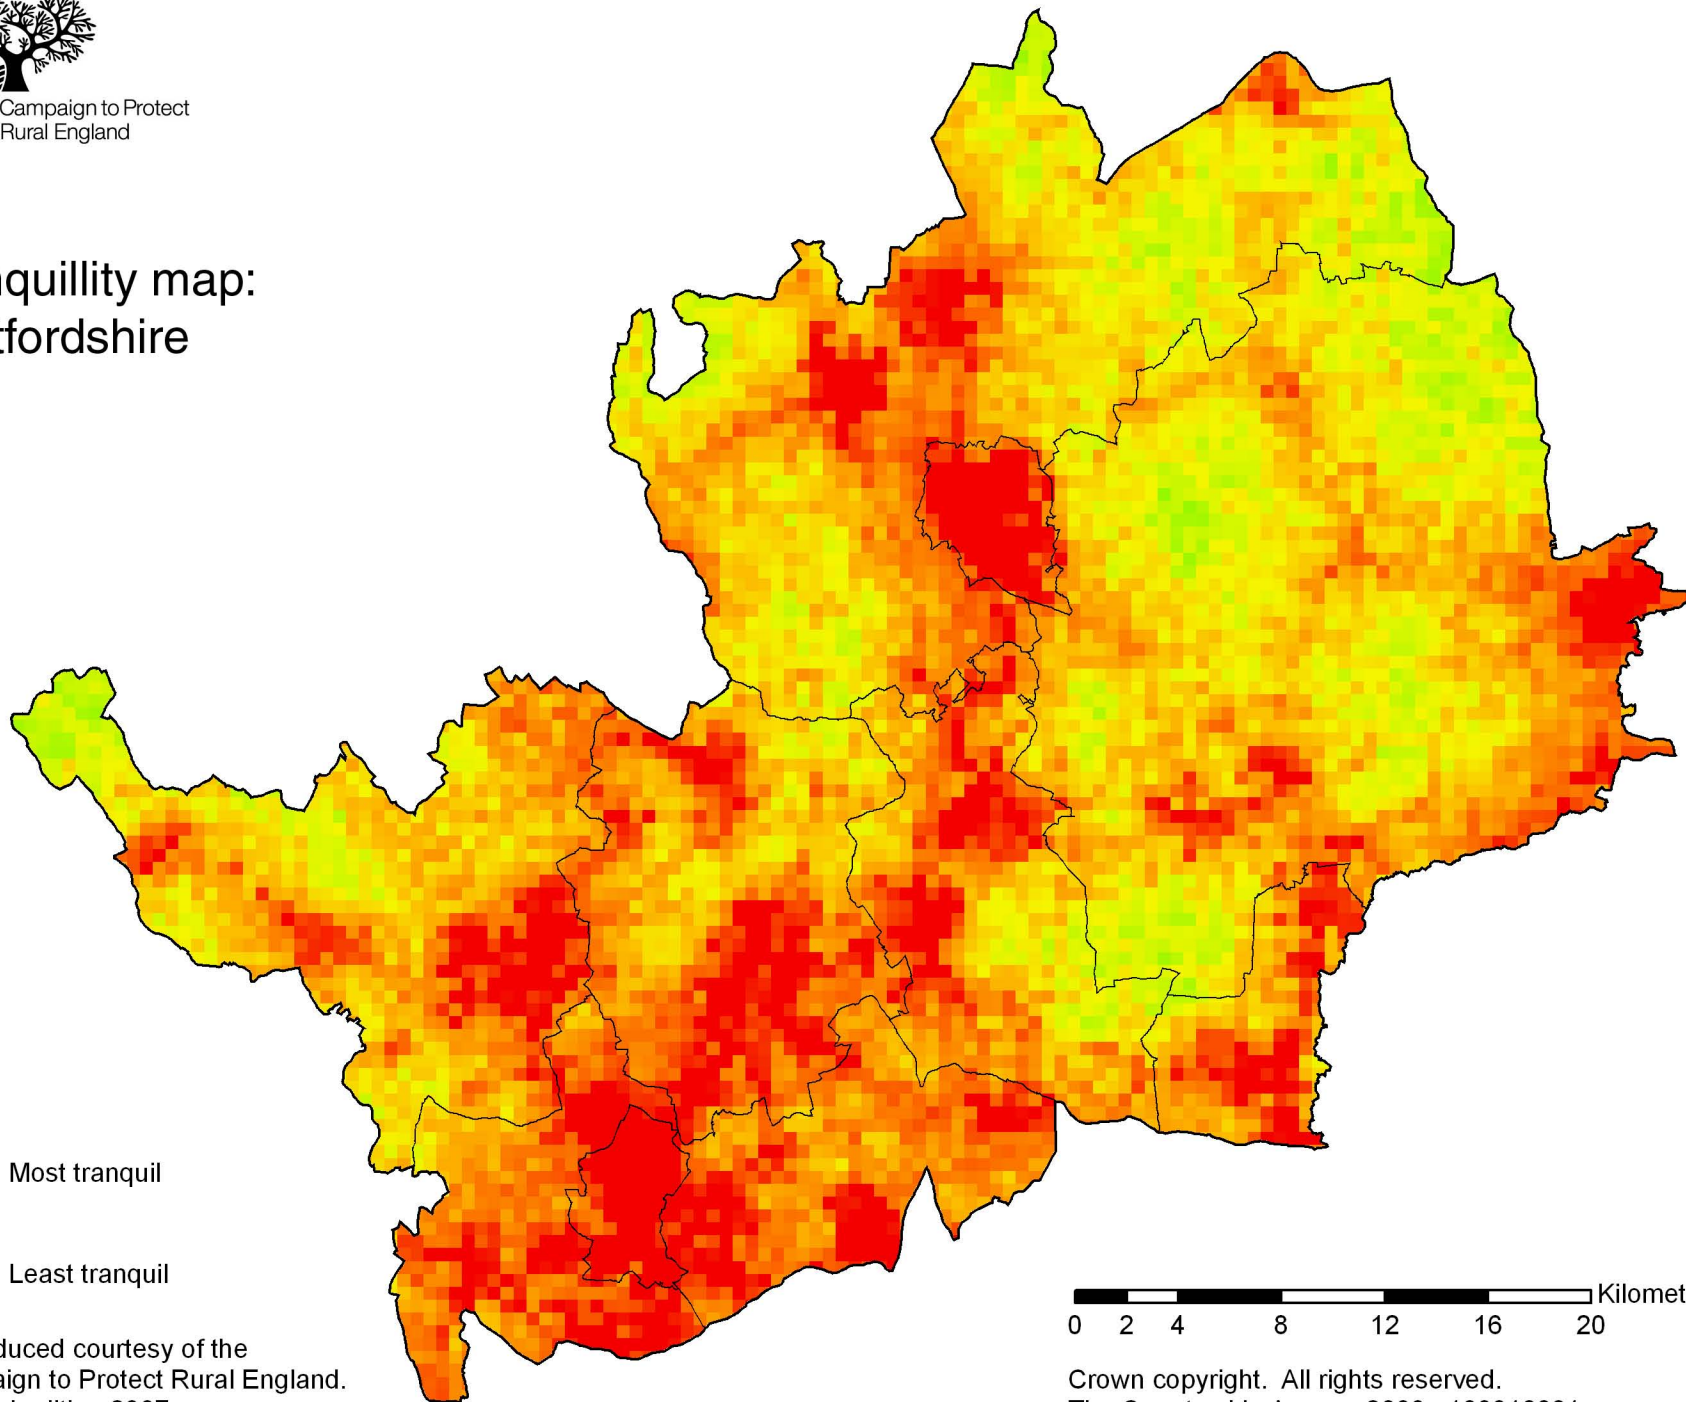

Campaign to Protect
Rural England

Tranquillity map: Hertfordshire

Reproduced courtesy of the
Campaign to Protect Rural England.
Revised edition 2007.

Crown copyright. All rights reserved.
The Countryside Agency 2006. 100018881.