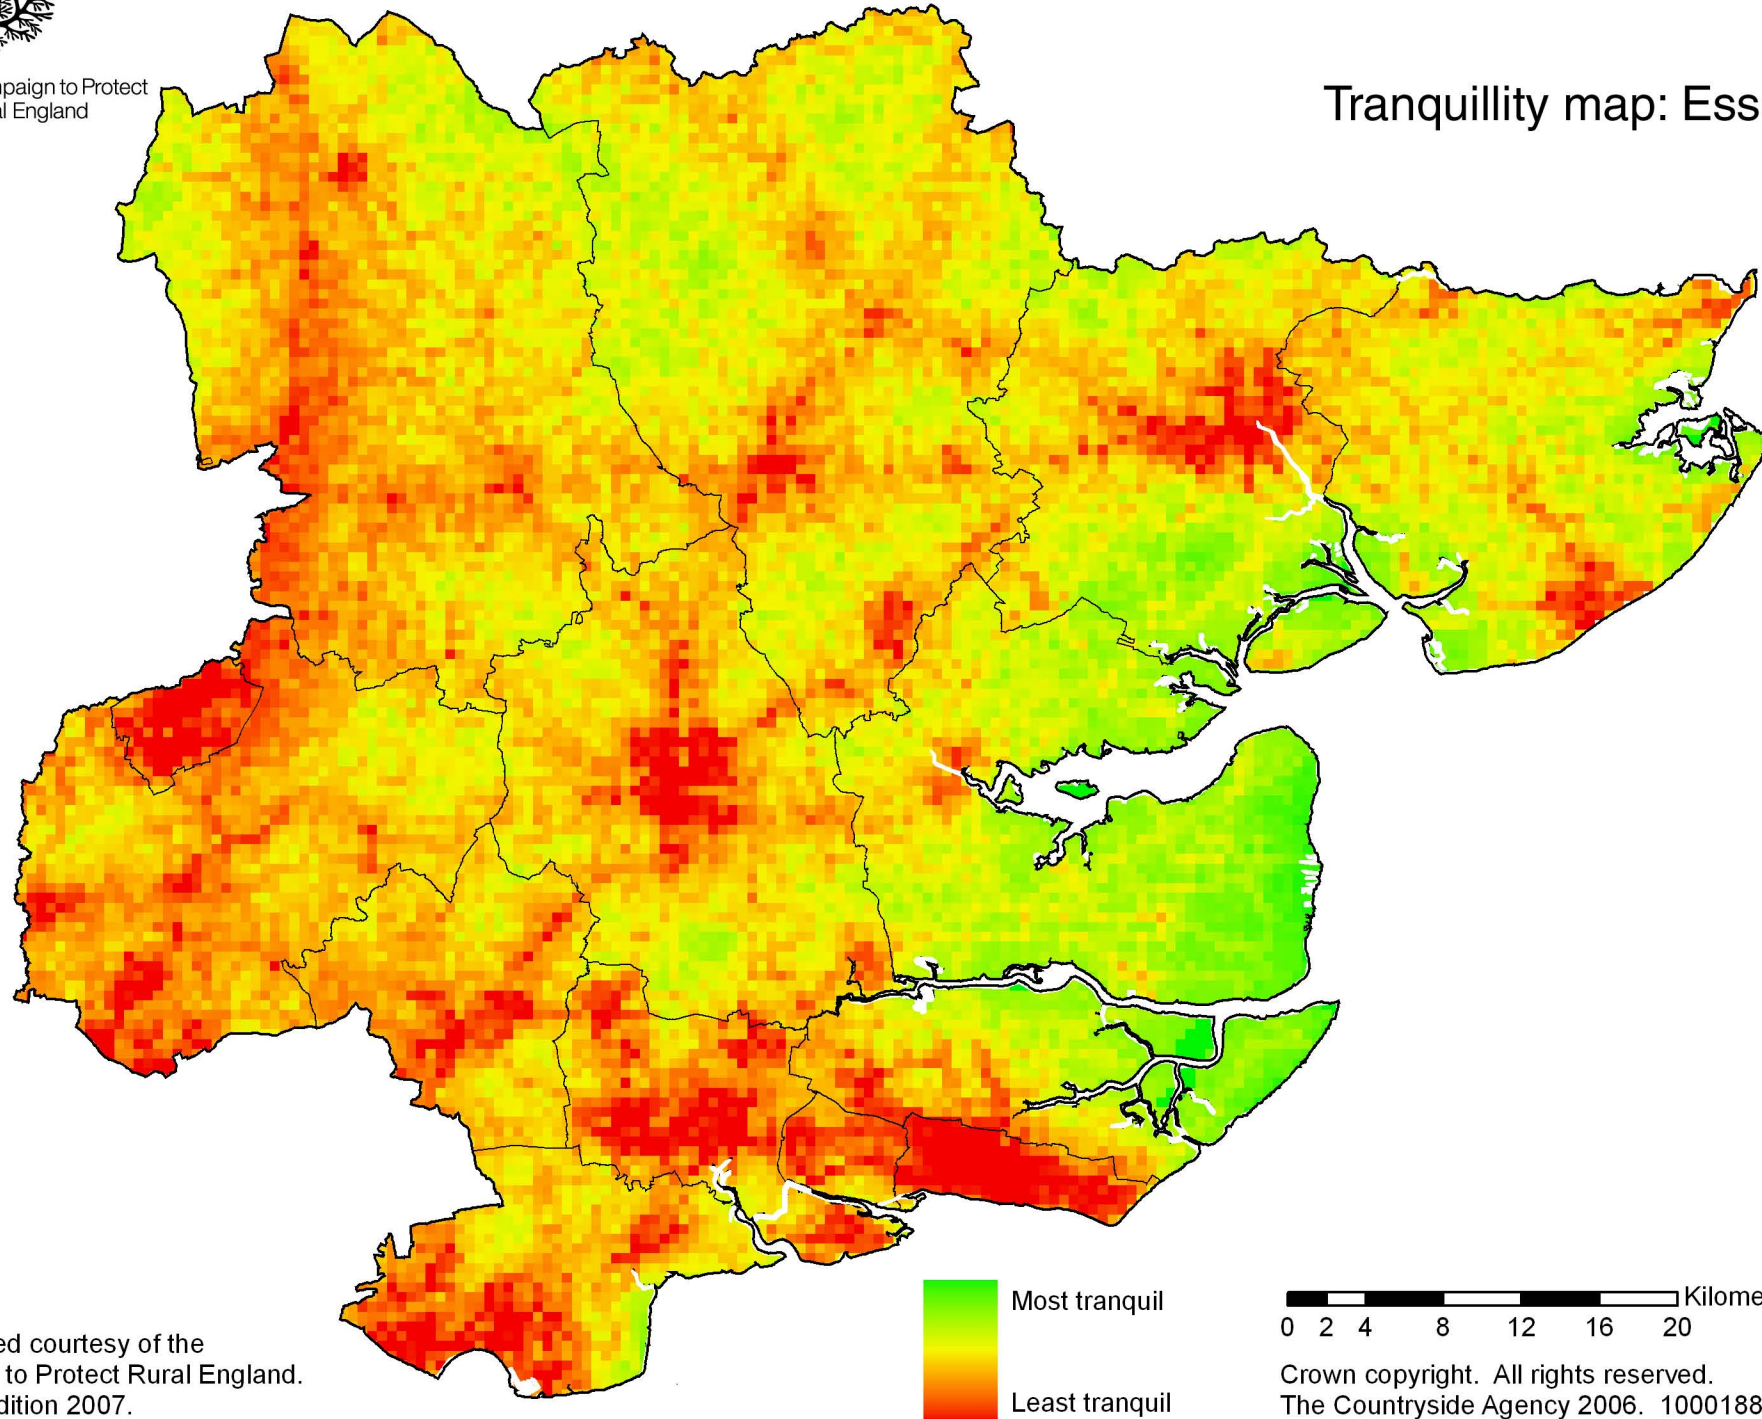

Campaign to Protect
Rural England

Tranquillity map: Essex

Reproduced courtesy of the
Campaign to Protect Rural England.
Revised edition 2007.

Crown copyright. All rights reserved.
The Countryside Agency 2006. 100018881.